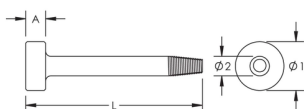

D6 MECHANICAL ANCHOR WITH MALE BAR, ONE PIECE

The one-piece D6 mechanical anchor is used when there is not an adequate length of reinforcing bar to be threaded in a standard nVent LENTON threading machine. This anchor is ideal for use in segmental construction when the mating elements have limited space or are severely congested. This system, when combined with the nVent LENTON Form Saver, eliminates hooked bar congestion, protruding dowels and the need to drill holes in expensive formwork.

FEATURES

Replaces conventional hooked reinforcing bar

Simplifies reinforcing bar placement and lowers placing costs

Color coded bar end protector protects the nVent LENTON taper thread while in transit

Head area exceeds 5x bar area (net 4x)

SPECIFICATIONS

Catalog Number	Material	Finish	100% U.S. Domestic Content	Rebar Size, Metric	Rebar Size, US	Rebar Size, Canada	Diameter 1 (Ø1)	Diameter 2 (Ø2)	Length (L)	A	Unit Weight
EL12D6 X5M	Steel	Plain	Yes	12 mm	#4	10M	35 mm	14 mm	127 mm	14 mm	0.230 kg

Designed to Meet: ACI 318;AS3600;ASTM A970

ADDITIONAL PRODUCT DETAILS

Bar dimensions and weights listed may vary by region. Coupler sizes not shown may be available by special order. Contact your nVent LENTON representative for more information.

DIAGRAMS