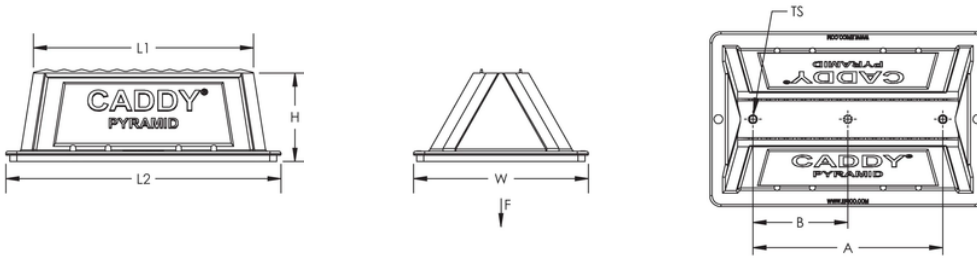

DIAGRAMS

WARNING

nVent products shall be installed and used only as indicated in nVent's product instruction sheets and training materials. Instruction sheets are available at www.nvent.com and from your nVent customer service representative. Improper installation, misuse, misapplication or other failure to completely follow nVent's instructions and warnings may cause product malfunction, property damage, serious bodily injury and death and/or void your warranty.

North America

+1.800.753.9221
Option 1 – Customer Care
Option 2 – Technical Support

Europe

Netherlands:
+31 800-0200135
France:
+33 800 901 793

Europe

Germany:
800 1890272
Other Countries:
+31 13 5835404

APAC

Shanghai:
+ 86 21 2412 1618/19
Sydney:
+61 2 9751 8500

Our powerful portfolio of brands:
nVent.com CADDY ERICO HOFFMAN RAYCHEM SCHROFF TRACER