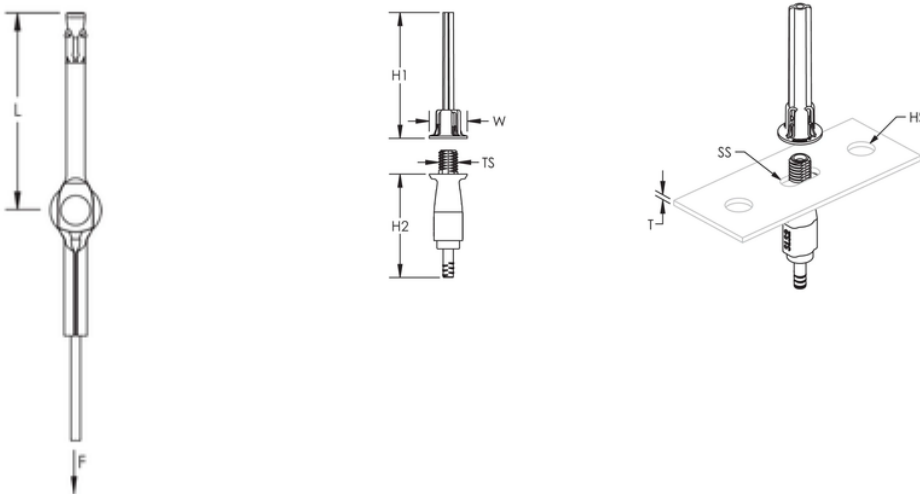

Installs in strut profiles without the need to insert fingers or tools into the strut

Finger tightening of nut secures the locking device into position without tools

No special tools required

ETA-13/0355 assessment available for wedge anchor from Powers Fasteners, Inc-

SPECIFICATIONS

- Wire Rope Diameter:** 2 mm
- Static Load Safety Factor:** 5:1
- Finish:** Electrogalvanized
- Material:** Steel; Polypropylene; Zinc Alloy
- Complies With:** SMACNA HVAC-DCS

Catalog Number	Item Name	Wire Rope Length	Length(L)	Drill Bit Diameter	Drill Hole Depth	Embedment Depth	Static Load(F)
SLS2L3WA6	196759	3 m	63.500 mm	6 mm	60 mm	55 mm Min	270 N

Catalog Number	Item Name	Wire Rope Length	Length(L)	Drill Bit Diameter	Drill Hole Depth	Embedment Depth	Static Load(F)
SLS2L5WA6	196760	5 m	63.500 mm	6 mm	60 mm	55 mm Min	270 N

- Slot Size(SS):** 8 x 6.5 mm - 8 x 10 mm
Hole Size(HS): 8 – 10 mm
Width(W): 16 mm
Height 2(H2): 43.5 mm
Height 1(H1): 53 mm
Thread Size(TS): M8
Thickness(T): 4 mm Max

ADDITIONAL PRODUCT DETAILS

The 2 mm locking device is compatible with C-Channel Types E0 and E0L.

Total load per wire on a multi-tier trapeze must not exceed static load.

DIAGRAMS

WARNING

nVent products shall be installed and used only as indicated in nVent's product instruction sheets and training materials. Instruction sheets are available at www.nvent.com and from your nVent customer service representative. Improper installation, misuse, misapplication or other failure to completely follow nVent's instructions and warnings may cause product malfunction, property damage, serious bodily injury and death and/or void your warranty.